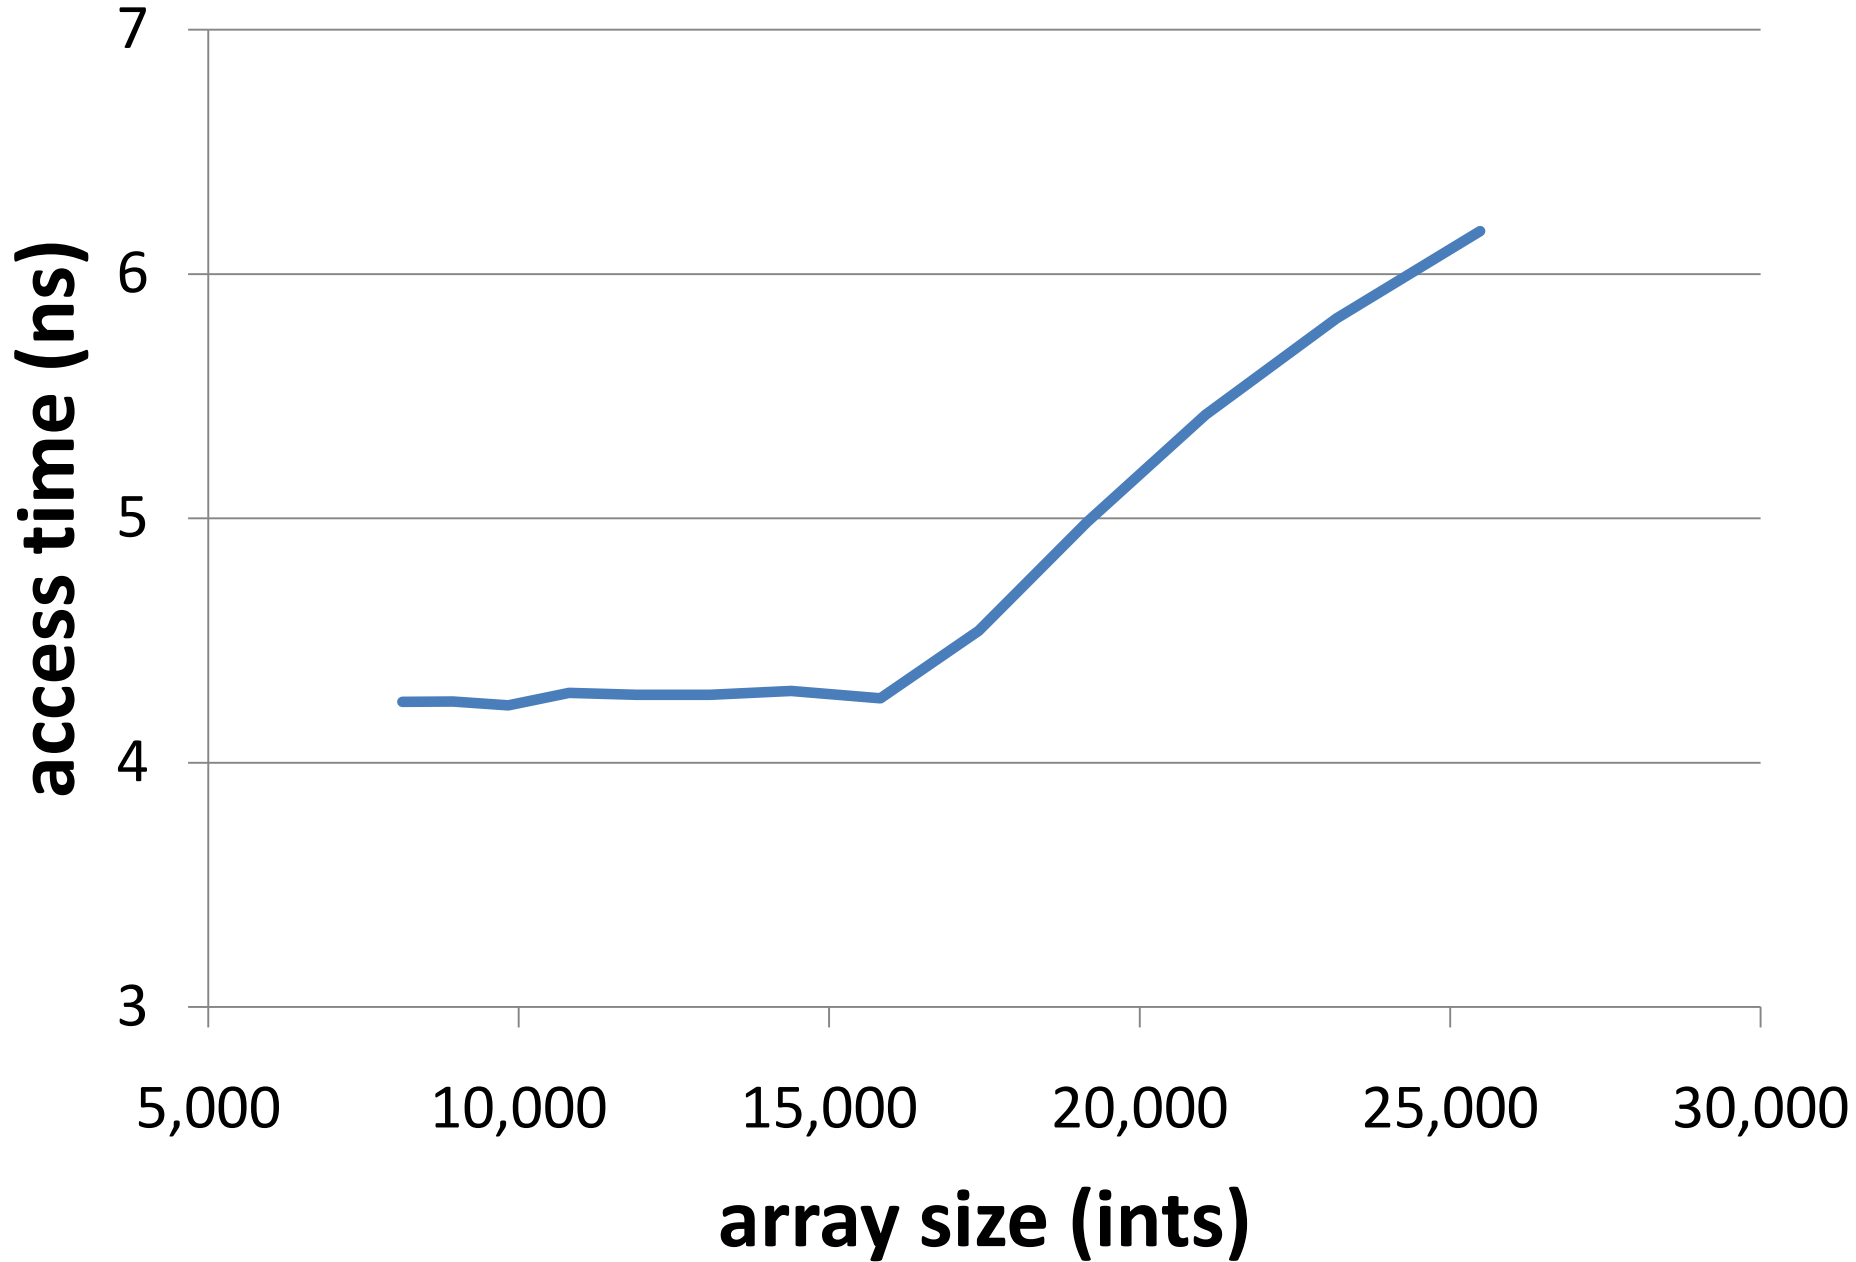

Results for CacheTimer.java on an
AMD Athlon 64 X2 processor (2.4 GHz)

time required to access a random array element

time required to access a random array element

time required to access a random array element