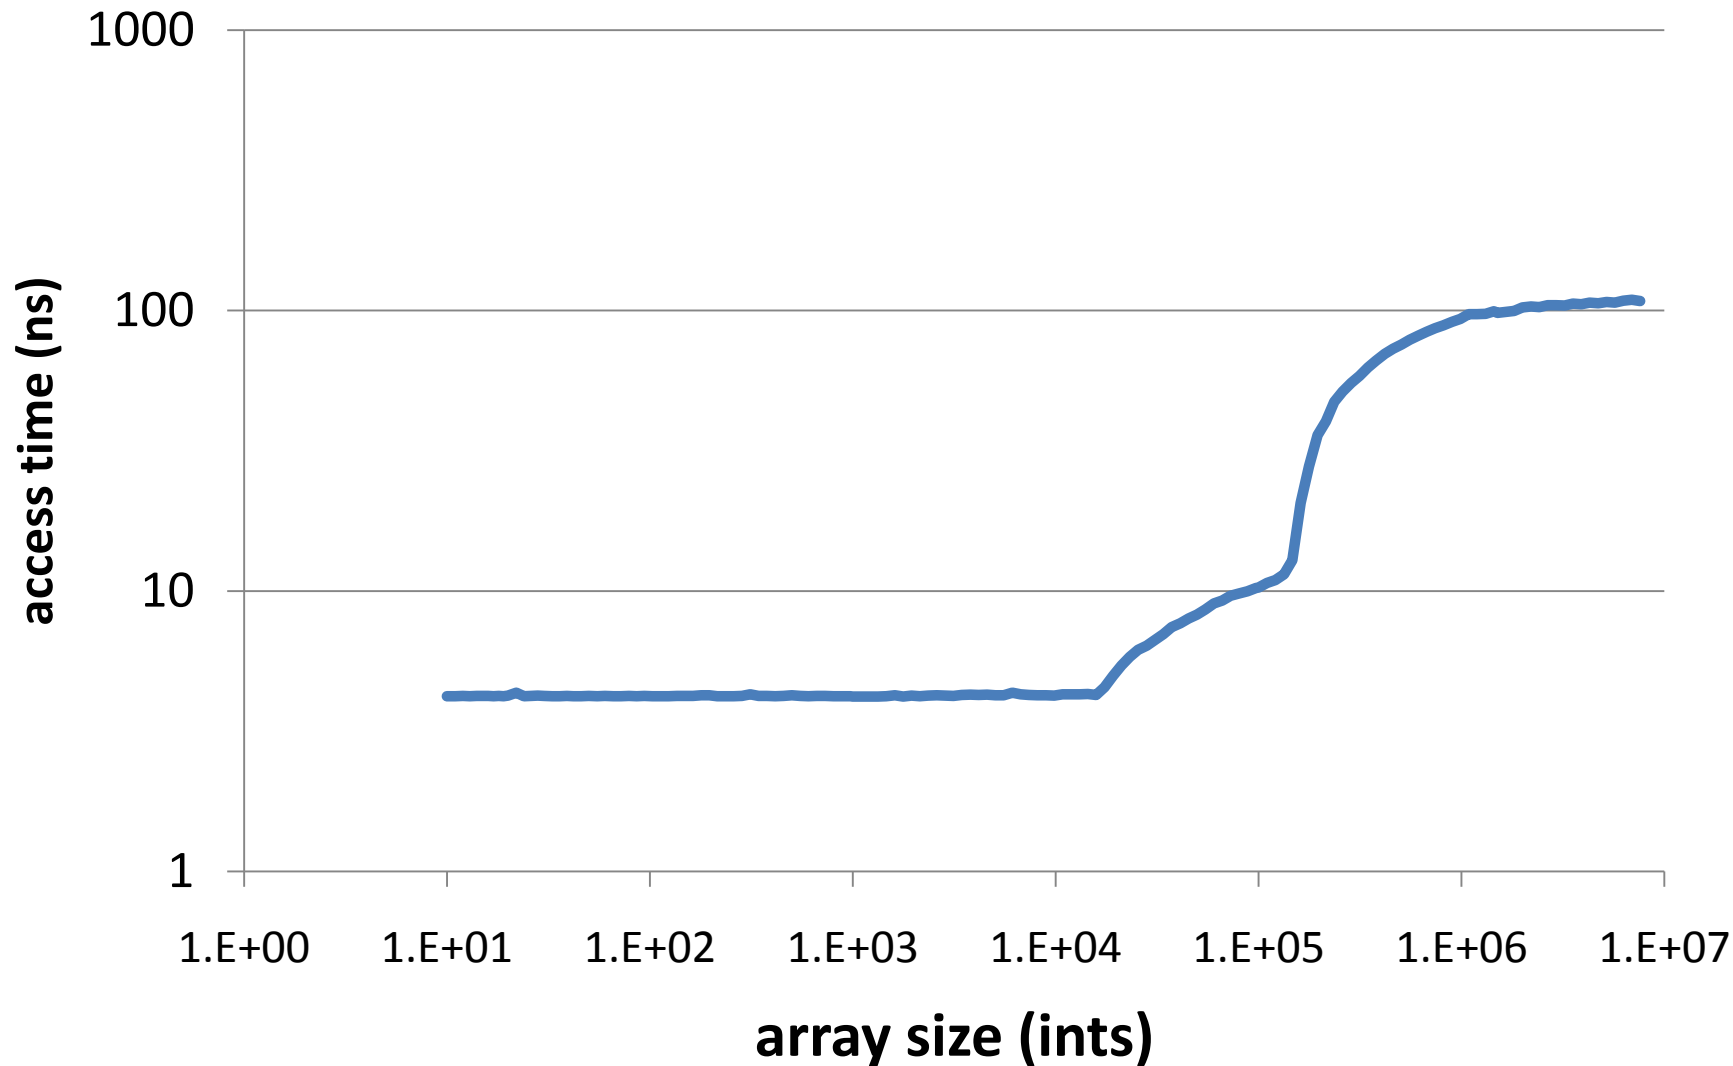

Results for CacheTimer.java on an
AMD Athlon 64 X2 processor (2.4 GHz)

time required to access a random array element

time required to access a random array element

time required to access a random array element